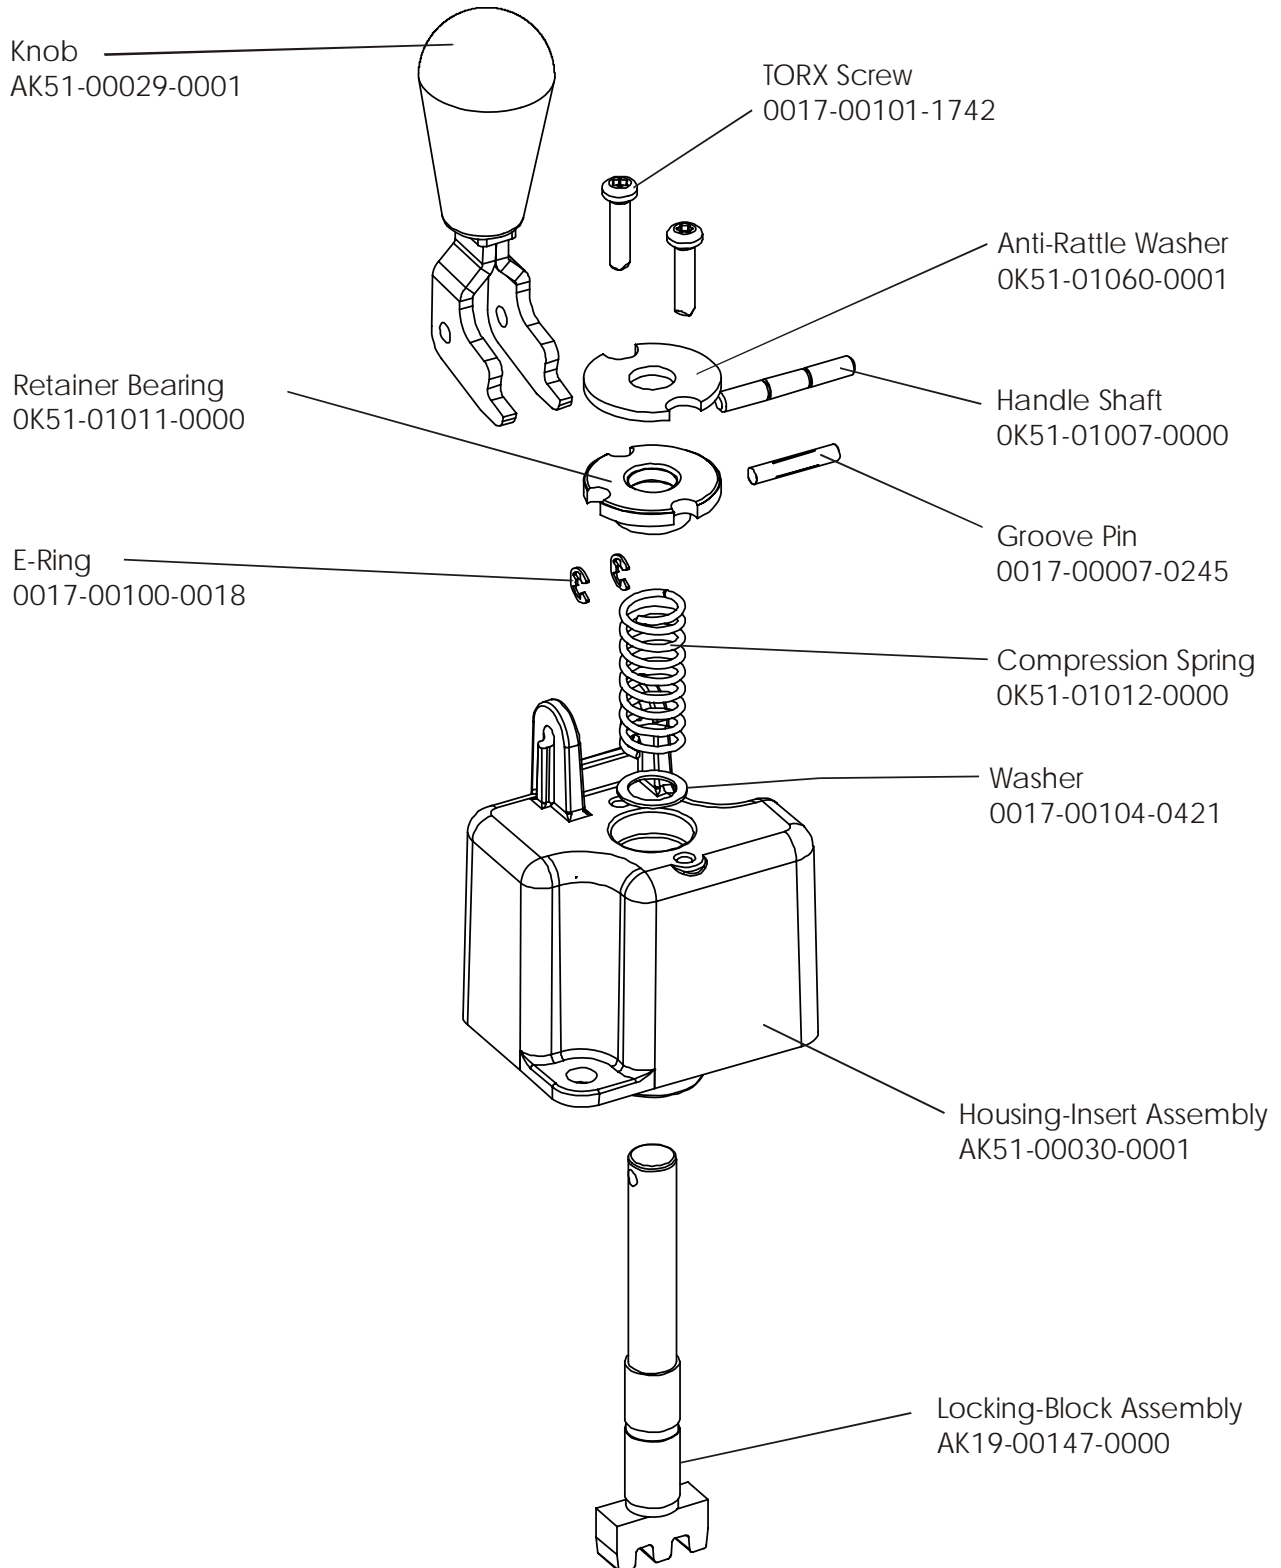

95RWEZ-0100-01
S/N CZR100000 and UP

ARCTIC SILVER 95RWEZ

Seat Locking Assembly – AK51-00053-0001

95RWEZ-0100-01

S/N CZR100000 and UP

ARCTIC SILVER 95RWEZ
Wheel and Leveler

95RWEZ-0100-01
S/N CZR100000 and UP